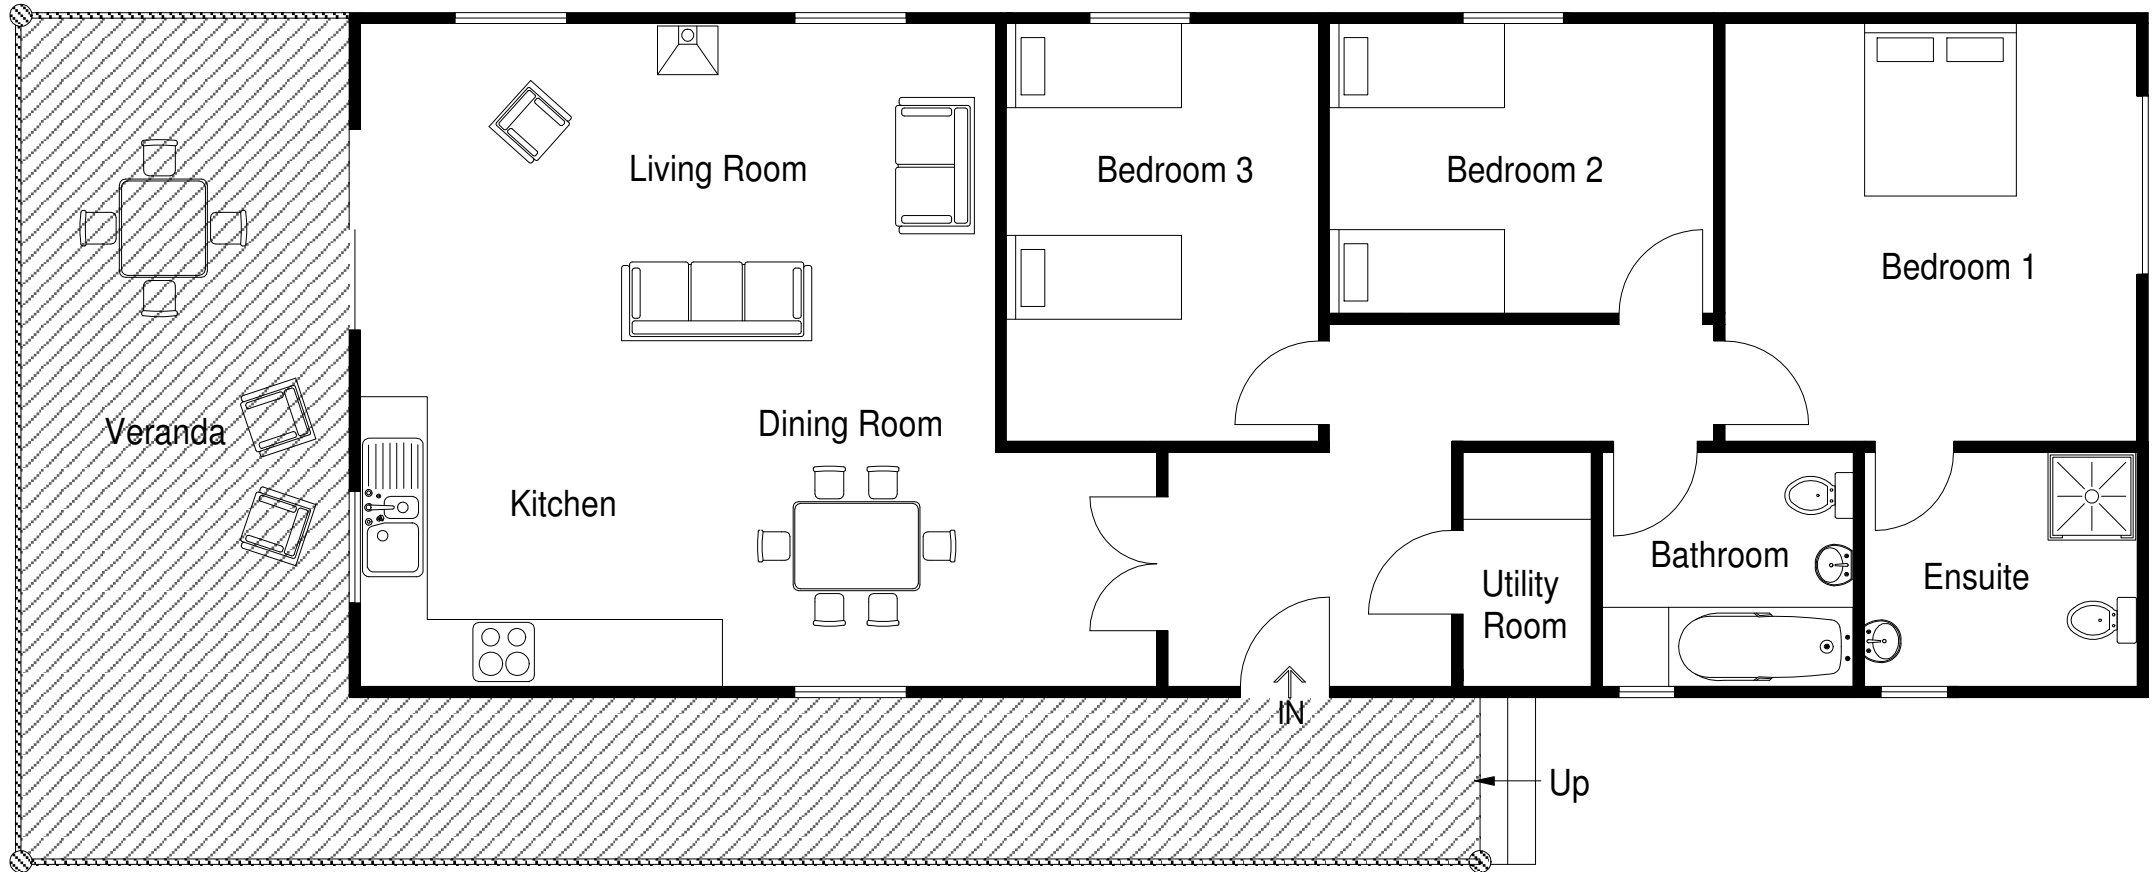

Approximate Gross Internal Area = 95 sq m / 1022 sq ft

The position & size of doors, windows, appliances and other features are approximate only.